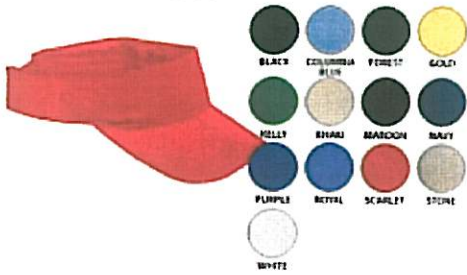

TWILL VISOR

13 pts. each